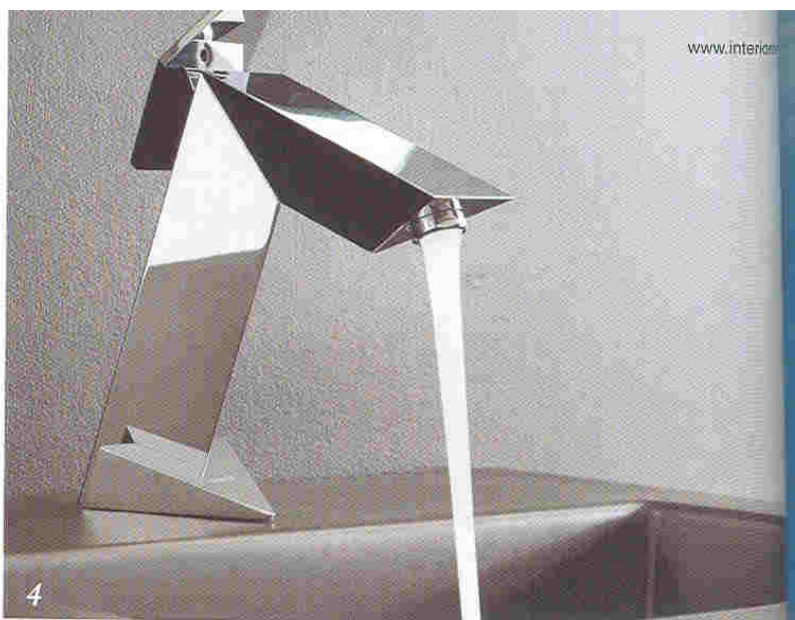

**CW Interiors  
SMART SPOUTS**

Date: 11-05-2010 | Edition: National | Page: 24 | Source: Bureau | Clip size (cm): W: 19 H: 26

Clip: 1 of 1

# SMART SPOUTS

*Trendy and stylish faucets...*

1. Available in a chrome finish, this three-hole basin mixer by Bathline costs Rs 55,300.
2. With their handle and temperature control integrated within the base itself, these trendy faucets by Bathline cost Rs 1,00,000.
3. The Contessa Tumbler Holder faucet by Hindware comes for Rs 685.
4. This brass faucet by Bathline uses German ceramic valves for faucets and costs Rs 45,000 onwards.
5. Conceived along traditional Bauhaus lines, Atrio by Grohe eludes style and elegance typical of Grohe faucets.