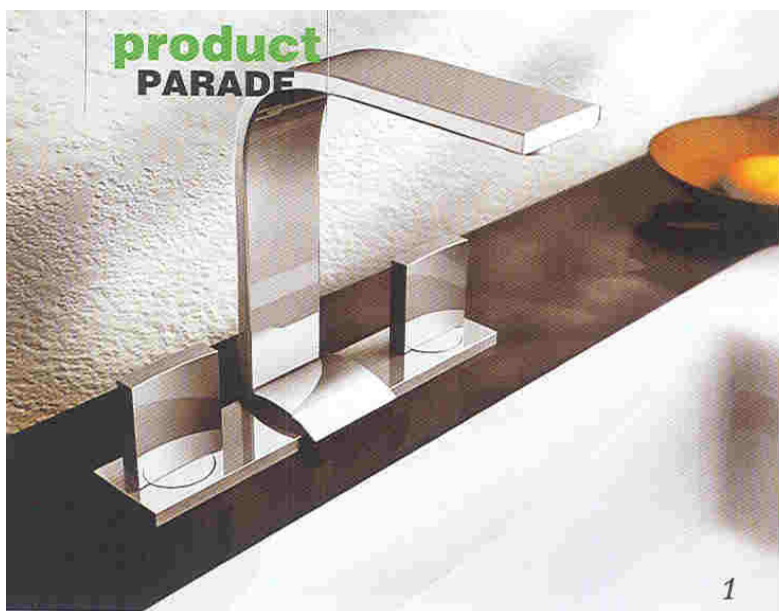

**CW Interiors  
SMART SPOUTS**

Date: 11-05-2010 | Edition: National | Page: 24 | Source: Bureau | Clip size (cm): W: 19 H: 26

Clip: 1 of 1

# SMART SPOUTS

*Trendy and stylish faucets...*

1. Available in a chrome finish, this three-hole basin mixer by Bathline costs Rs 55,300.
2. With their handle and temperature control integrated within the base itself, these trendy faucets by Bathline cost Rs 1,00,000.
3. The Contessa Tumbler Holder faucet by Hindware comes for Rs 685.
4. This brass faucet by Bathline uses German ceramic valves for faucets and costs Rs 45,000 onwards.
5. Conceived along traditional Bauhaus lines, Atrio by Grohe eludes style and elegance typical of Grohe faucets.