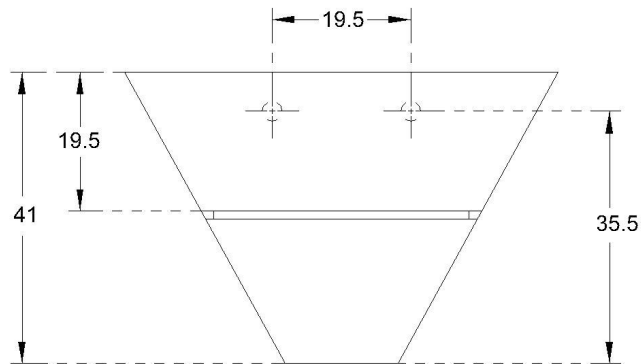

PLAN VIEW

FRONT ELEVATION

CATALOGUE No.: 91040 / 91114	
ITEM DESCRIPTION: W.B. WITH HALF PEDESTAL PURE (62X49X41CM)	
DRAWN:	UNIT: CM
CHECKED:	SCALE: 1:10
APPROVED:	DRG. No.: WB/144
DATE: 20.04.2009	REV. No.: 0