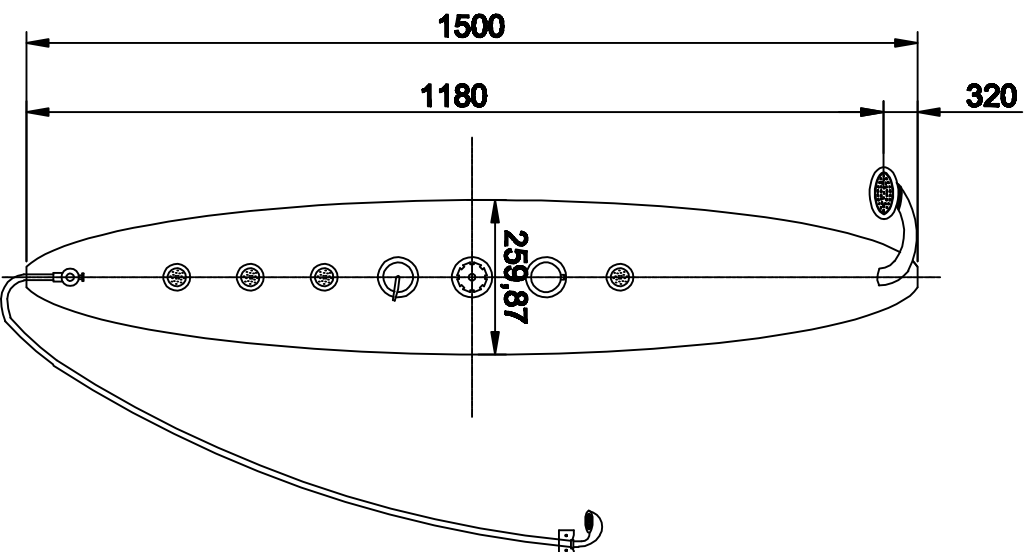

GLAYZIA

Hindware		HSIL LIMITED, ALLIED PRODUCTS DIVISION	
PRODUCT CODE:	802780		
NAME:	GLAYZIA		
DESCRIPTION:	SHOWER PANEL - GLAYZIA (1500x250mm)		
DRAWN:	HSIL	UNIT:	MM
CHECKED:	MOHAN SHARMA	SCALE:	1:1
APPROVED:	S. MITRA	DRG. No.	802780
DATE:		Rev. No.	0