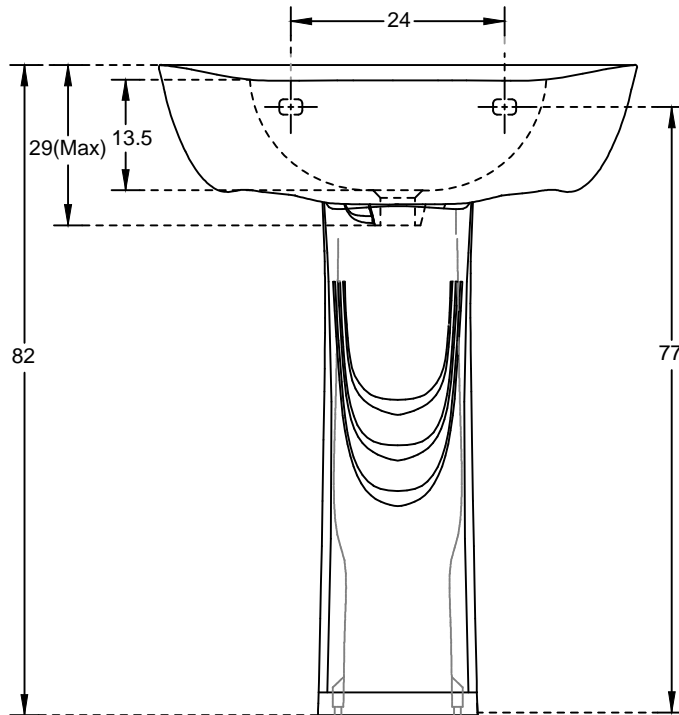

PLAN VIEW

FRONT ELEVATION

hindware ART		HSIL LIMITED, BAHADURGARH	
CATALOGUE No.: 10054 / 11018 ITEM DESCRIPTION: WASH BASIN MINI REGAL (55 X 40 X 82 CM) (WITH PEDESTAL)			
DRAWN:		UNIT: CM	
CHECKED:		SCALE: 1:10	
APPROVED:		DRG. No.: WB/021	
DATE: 24.03.2009		Rev. No.: 1	