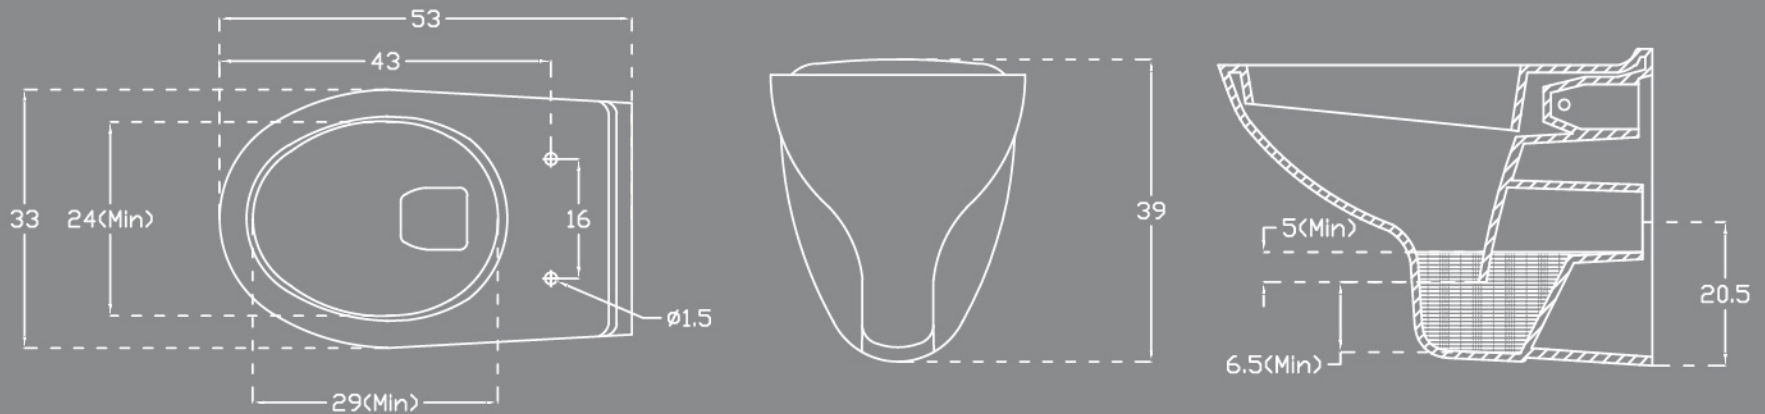

TECHNICAL DRAWING

FLORA | WALL MOUNTED EWC