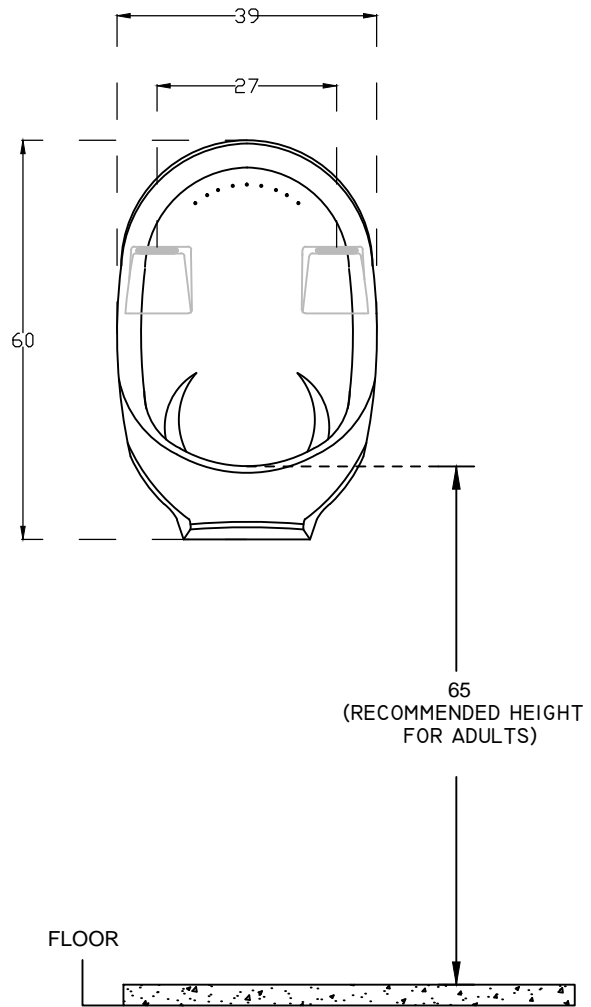

PLAN VIEW

hindware ART		HSIL LIMITED, BAHADURGARH	
CATALOGUE No.: 60020 ITEM DESCRIPTION: EUREKA URINAL FLAT BACK LARGE WITH TOP INLET (39 x 37 x 60 cm)			
DRAWN:		UNIT: CM	
CHECKED:		SCALE: 1:10	
APPROVED:		DRG. No.: URN/020 REV. No.: 0	
DATE: 19.01.13			