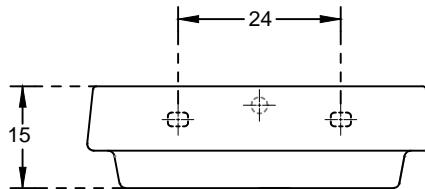

PLAN VIEW

FRONT ELEVATION

hindware  
ITALIAN COLLECTION

HSIL LIMITED,  
BAHADURGARH

CATALOGUE No.: 91057

ITEM DESCRIPTION: WASH BASIN ELEMENT (52x47x15 CM)  
WITH RAILING

DRAWN:

UNIT: CM

CHECKED:

SCALE: 1:10

APPROVED:

DRG. No.: WB/158  
REV. No.: 0

DATE: 03.04.2010