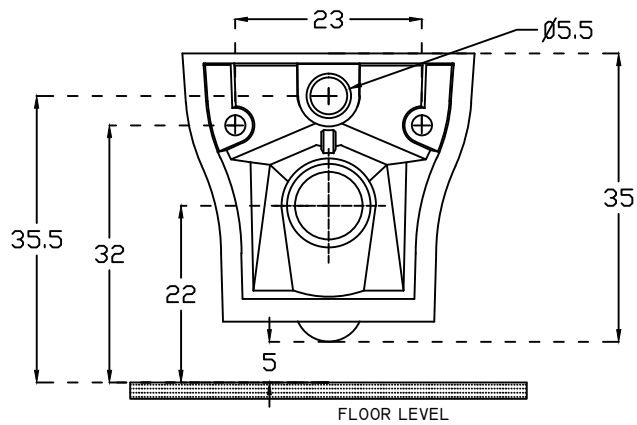

PLAN VIEW

BACK VIEW

hindware ITALIAN COLLECTION		HSIL LIMITED, BAHADURGARH	
CATALOGUE NO: 92081		ITEM DESCRIPTION: EWC W/M ELEMENT 54x36x35cm	
DRAWN:		UNIT:CM	
CHECKED:		SCALE:1:10	
APPROVED		DRAWING:ND:WC/149	
DATE:09.02.2011		REV:ND:	