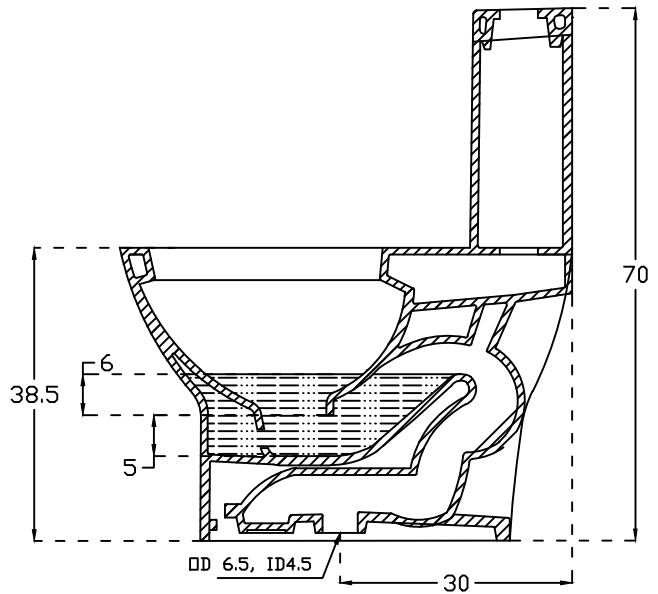

PLAN VIEW

FRONT ELEVATION

SECTIONAL VIEW

<b>hardware</b> ITALIAN COLLECTION	<b>HSIL LIMITED,</b> <b>BAHADURGARH</b>
CATALOGUE NO: 92088 ITEM DESCRIPTION: ONE PIECE RENE (59.5X35X70CM)	
DRAWN:	UNIT:CM
CHECKED:	SCALE:1:10
APPROVED	DRAWING NO:WC/153
DATE:06.08.12	REV:NO:0