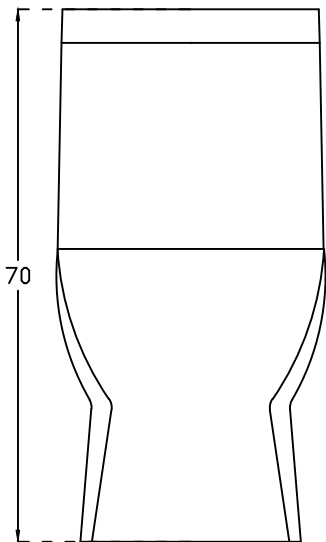

PLAN VIEW

FRONT ELEVATION

SECTIONAL VIEW

<b>hardware</b> ITALIAN COLLECTION	<b>HSIL LIMITED,</b> <b>BAHADURGARH</b>
CATALOGUE NO: 92088 ITEM DESCRIPTION: ONE PIECE RENE (59.5X35X70CM)	
DRAWN:	UNIT:CM
CHECKED:	SCALE:1:10
APPROVED	DRAWING NO:WC/153
DATE:06.08.12	REV:NO:0