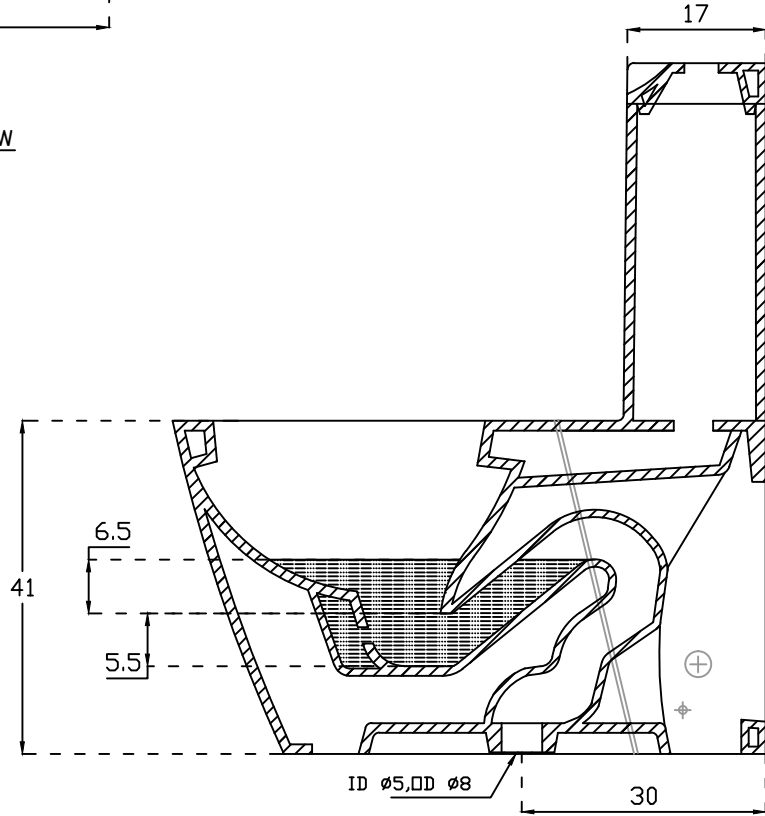

PLAN VIEW

SECTIONAL VIEW

FRONT ELEVATION

hindware ITALIAN COLLECTION		HSIL LIMITED, BAHADURGARH	
CATALOGUE NO: 92093 ITEM DESCRIPTION: Ewc One piece Twilight (73x36x85)			
DRAWN:		UNIT:CM	
CHECKED:		SCALE:1:10	
APPROVED		DRAWING NO:WC/170	
DATE:06.09.2013		REV:ND:0	