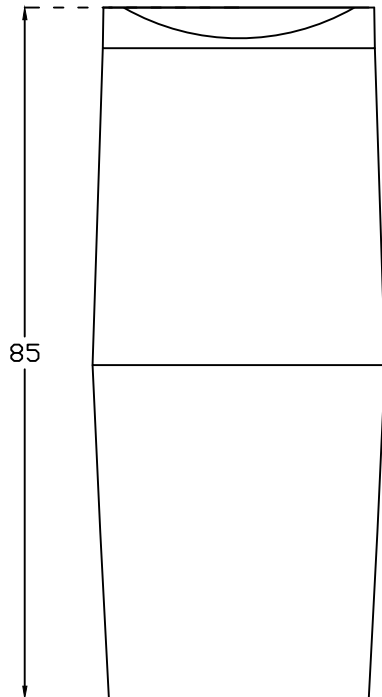

PLAN VIEW

SECTIONAL VIEW

FRONT ELEVATION

hindware ITALIAN COLLECTION		HSIL LIMITED, BAHADURGARH	
CATALOGUE NO: 92093 ITEM DESCRIPTION: Ewc One piece Twilight (73x36x85)			
DRAWN:		UNIT:CM	
CHECKED:		SCALE:1:10	
APPROVED		DRAWING NO:WC/170	
DATE:06.09.2013		REV:ND:0	