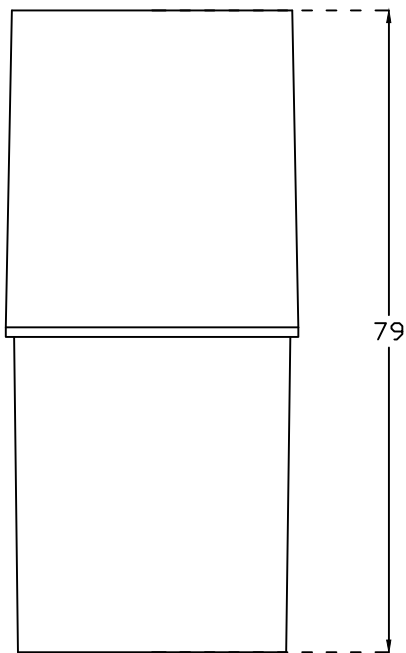

PLAN VIEW

FRONT ELEVATION

SECTIONAL VIEW

hindware ITALIAN COLLECTION		HSIL LIMITED, BAHADURGARH	
CATALOGUE NO: 92096 ITEM DESCRIPTION: EWC ONE PIECE ATLANTA 68.5X36X79CM			
DRAWN:		UNIT:CM	
CHECKED:		SCALE:1:10	
APPROVED		DRAWING NO:WC/175	
DATE:24.01.14		REV:ND:0	