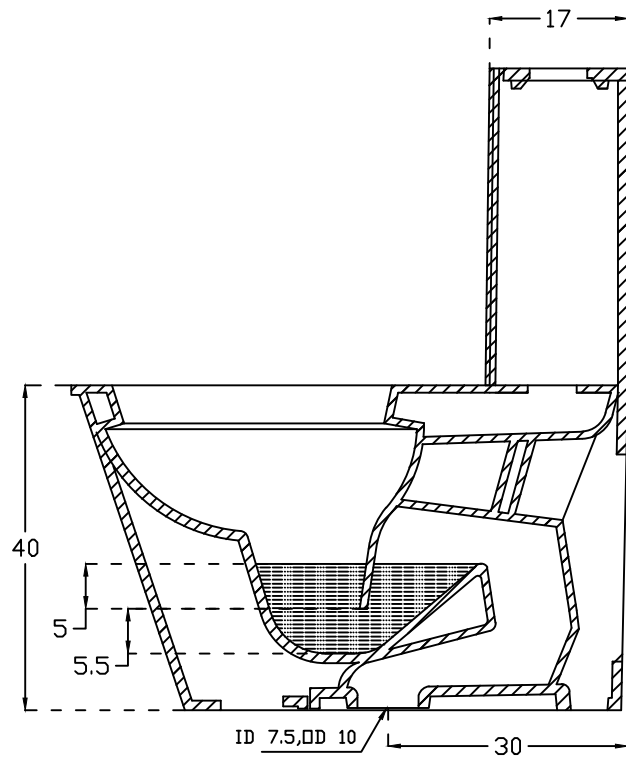

PLAN VIEW

FRONT ELEVATION

SECTIONAL VIEW

hindware ITALIAN COLLECTION		HSIL LIMITED, BAHADURGARH	
CATALOGUE NO: 92096 ITEM DESCRIPTION: EWC ONE PIECE ATLANTA 68.5X36X79CM			
DRAWN:		UNIT:CM	
CHECKED:		SCALE:1:10	
APPROVED		DRAWING NO:WC/175	
DATE:24.01.14		REV:ND:0	