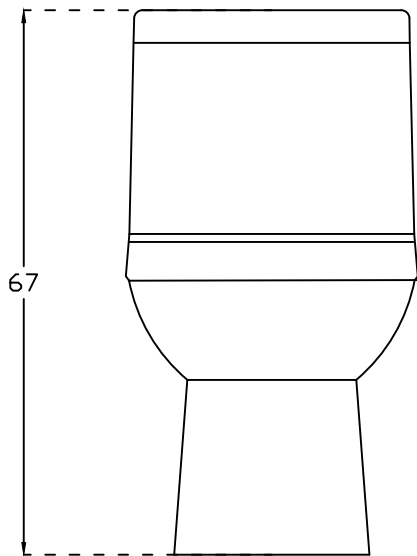

PLAN VIEW

SECTIONAL VIEW

FRONT ELEVATION

hindware ITALIAN COLLECTION		HSIL LIMITED, BAHADURGARH	
CATALOGUE NO: 92503 (30cm) & 92504 (22 cm) ITEM DESCRIPTION: EWC one piece Alpine 'S' 30cm & 22cm (67 x 36 x 67 cm)			
DRAWN:		UNIT:CM	
CHECKED:		SCALE:1:10	
APPROVED		DRAWING NO:WC/167	
DATE:03.09.2013		REV:IND:0	