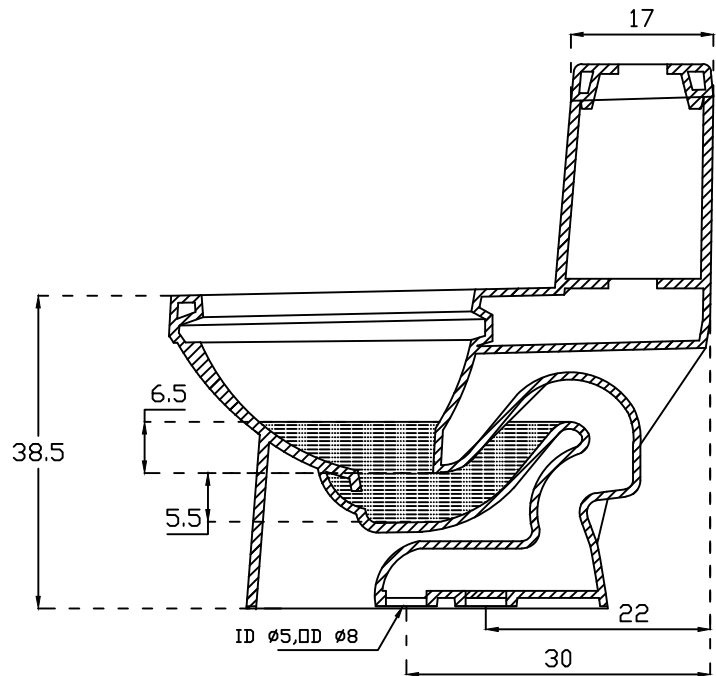

PLAN VIEW

SECTIONAL VIEW

FRONT ELEVATION

hindware ITALIAN COLLECTION		HSIL LIMITED, BAHADURGARH	
CATALOGUE NO: 92503 (30cm) & 92504 (22 cm) ITEM DESCRIPTION: EWC one piece Alpine 'S' 30cm & 22cm (67 x 36 x 67 cm)			
DRAWN:		UNIT:CM	
CHECKED:		SCALE:1:10	
APPROVED		DRAWING NO:WC/167	
DATE:03.09.2013		REV:IND:0	