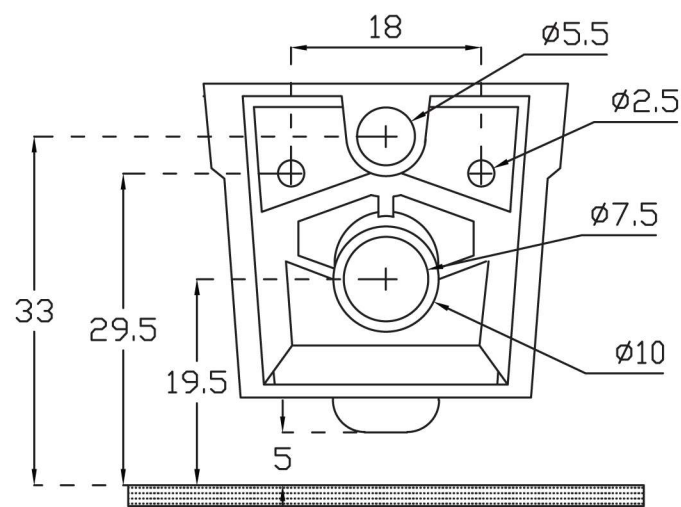

Technical Drawing

MARVEL

WALL MOUNTING EWC

Plan View

Floor Level
Back View