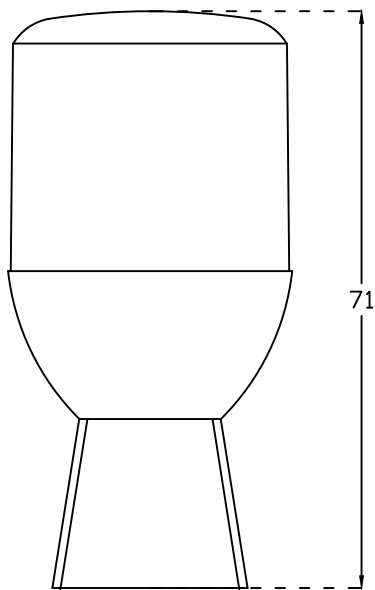

PLAN VIEW

FRONT ELEVATION

SECTIONAL VIEW

hindware ITALIAN COLLECTION		HSIL LIMITED, BAHADURGARH	
CATALOGUE NO: 92508(22CM)&92507(30CM) ITEM DESCRIPTION: EWC ONE PIECE SYDNEY S 22 & 30 cm(68.5x35x71CM)			
DRAWN:		UNIT:CM	
CHECKED:		SCALE:1:10	
APPROVED		DRAWING NO:WC/174	
DATE:14.01.14		REV:ND:0	