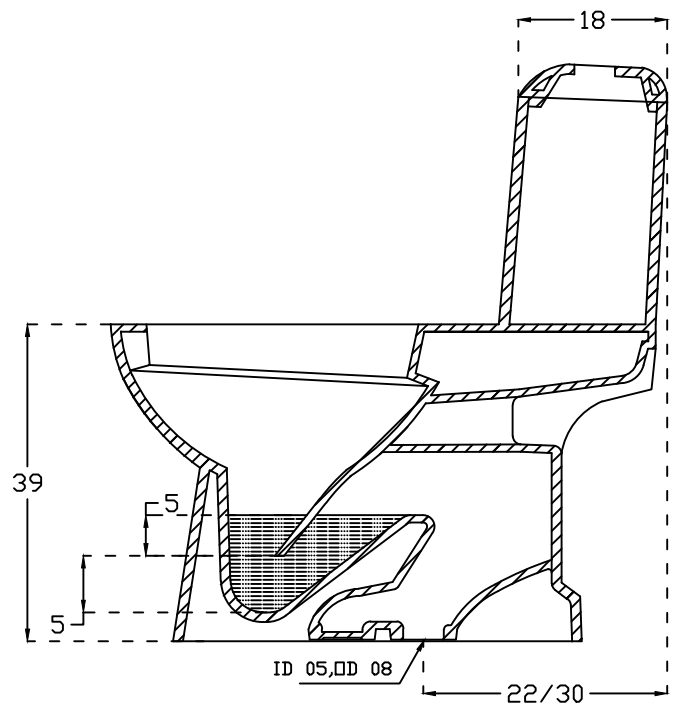

PLAN VIEW

FRONT ELEVATION

SECTIONAL VIEW

hindware ITALIAN COLLECTION		HSIL LIMITED, BAHADURGARH	
CATALOGUE NO: 92508(22CM)&92507(30CM) ITEM DESCRIPTION: EWC ONE PIECE SYDNEY S 22 & 30 cm(68.5x35x71CM)			
DRAWN:		UNIT:CM	
CHECKED:		SCALE:1:10	
APPROVED		DRAWING NO:WC/174	
DATE:14.01.14		REV:ND:0	