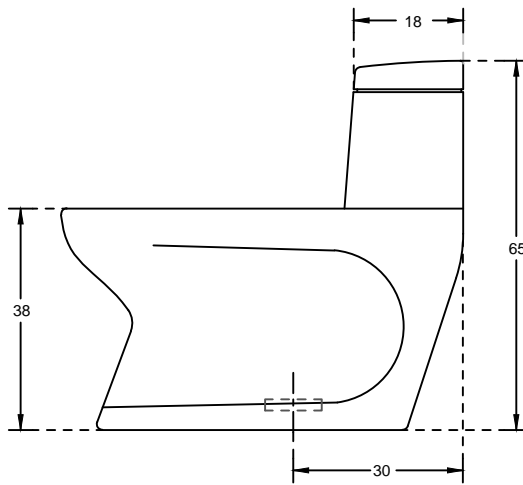

PLAN VIEW

SIDE VIEW

hindware ITALIAN COLLECTION		HSIL LIMITED, BAHADURGARH	
CATALOGUE No.: 92044		ITEM DESCRIPTION: EWC DEIMOS 'S' 30cm (71X39X65CM)	
DRAWN:		UNIT: CM	
CHECKED:		SCALE: 1:10	
APPROVED:		DRG. No. : WC/087/S30 REV. No. : 0	
DATE: 01.10.2008			