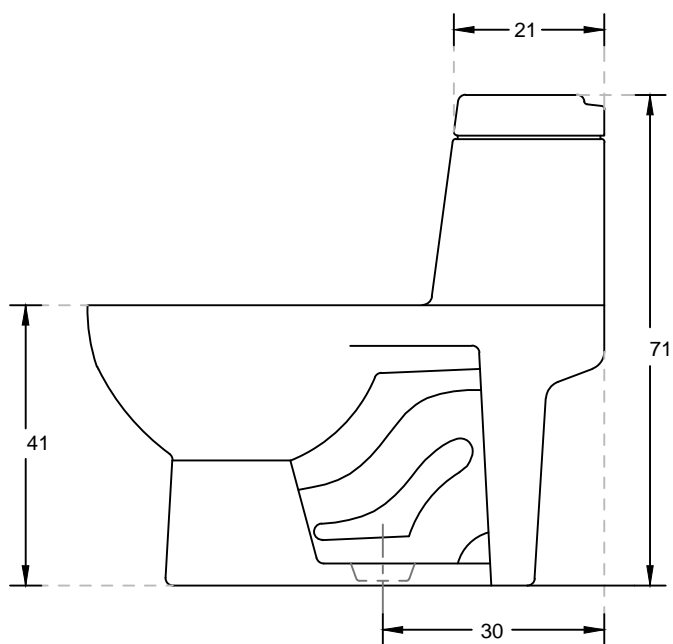

PLAN VIEW

SIDE VIEW

hindware ITALIAN COLLECTION		HSIL LIMITED, BAHADURGARH	
CATALOGUE No.: 92006		ITEM DESCRIPTION: ONE PIECE CLOSET DPAL<71X40.5X71CM>	
DRAWN:		UNIT: CM	
CHECKED:		SCALE: 1/10	
APPROVED:		DRG. No.: WC/042 Rev. No.: 2	
DATE: 08.04.2011			