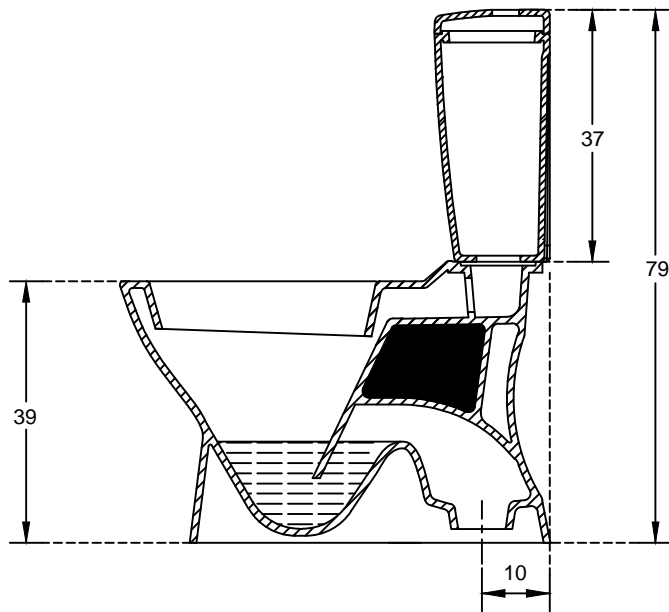

PLAN VIEW

SECTIONAL VIEW

hindware

**HSIL LIMITED,
BAHADURGARH**

CATALOGUE No.: 20083 / 22051
ITEM DESCRIPTION: EWC TANGD CONCEALED 'S' (BASIC LEVEL)
64 X37 X 79 CM

DRAWN:	UNIT: CM
CHECKED:	SCALE: 1:10
APPROVED:	DRG. No.: WC/121 Rev. No.: 0
DATE: 06.06.2009	