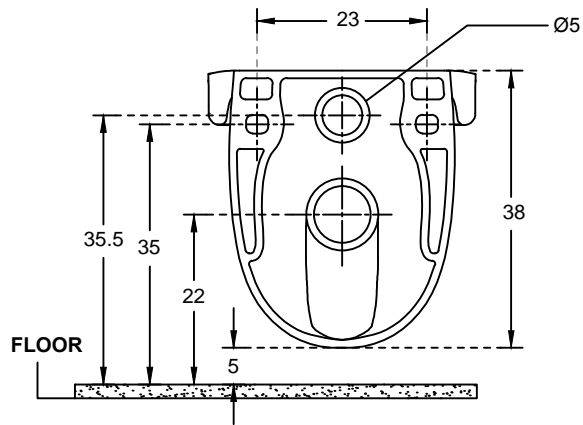

PLAN VIEW

BACK VIEW

hindware		HSIL LIMITED, BAHADURGARH	
CATALOGUE No.: 20040		ITEM DESCRIPTION: EWC WALL MOUNTING CONSTELLATION (50.5x 37 x 38 cm)	
DRAWN:		UNIT: CM	
CHECKED:		SCALE: 1:10	
APPROVED:		DRG. No.: WC/007 REV. No.: 3	
DATE: 13.03.2009			