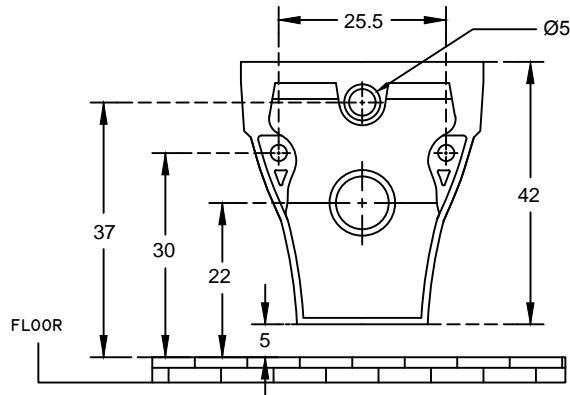

PLAN VIEW

BACK VIEW

hindware ITALIAN COLLECTION		HSIL LIMITED, BAHADURGARH
CATALOGUE No.:	92054	
ITEM DESCRIPTION:	EWC W/M CORNICE (59 x 37 x 42 cm)	
DRN.		UNIT: CM
CHKD.		SCALE: 1:10
APPD.:		DRG. No. : WC/088
DATE: 14.11.2008		Rev. No. 1