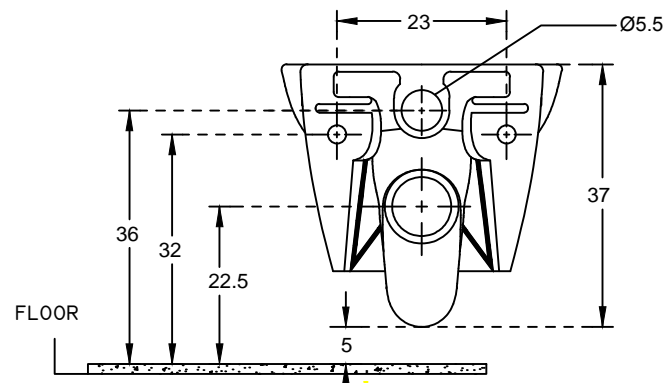

PLAN VIEW

BACK VIEW

		HSIL LIMITED, BAHADURGARH	
CATALOGUE No.: 20069 ITEM DESCRIPTION: EWC WALL MOUNTING LARA (53.5 x 38 X 37 cm)			
DRAWN:		UNIT: CM	
CHECKED:		SCALE: 1:10	
APPROVED:		DRG. No.: WC/049 Rev. No.: 2	
DATE: 14.04.2011			