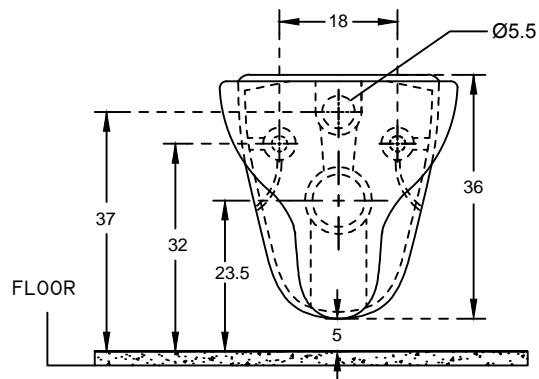

PLAN VIEW

BACK VIEW

hindware

**HSIL LIMITED,
BAHADURGARH**

CATALOGUE No.: 20082
ITEM DESCRIPTION: EWC WALL MOUNTING MARID
(50 x 36 X 36 cm)

DRN. UNIT: CM

CHKD. SCALE: 1:10

APPD. : DRG. No. : WC/114
DATE: 15.03.2009 Rev. No. 0