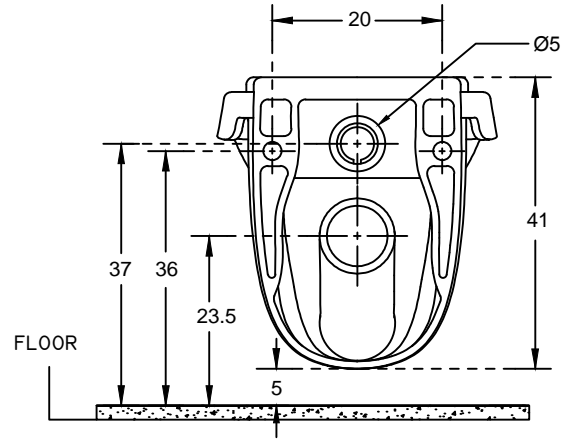

PLAN VIEW

BACK VIEW

<b>hindware</b>		<b>HSIL LIMITED, BAHADURGARH</b>	
CATALOGUE No.:		20061	
ITEM DESCRIPTION:		EWC WALL MOUNTING STUDIO (52 x 36 X 41 cm)	
DRAWN:		UNIT: CM	
CHECKED:		SCALE: 1:10	
APPROVED:		DRG. No.: WC/030 Rev. No.: 1	
DATE: 14.03.2009			