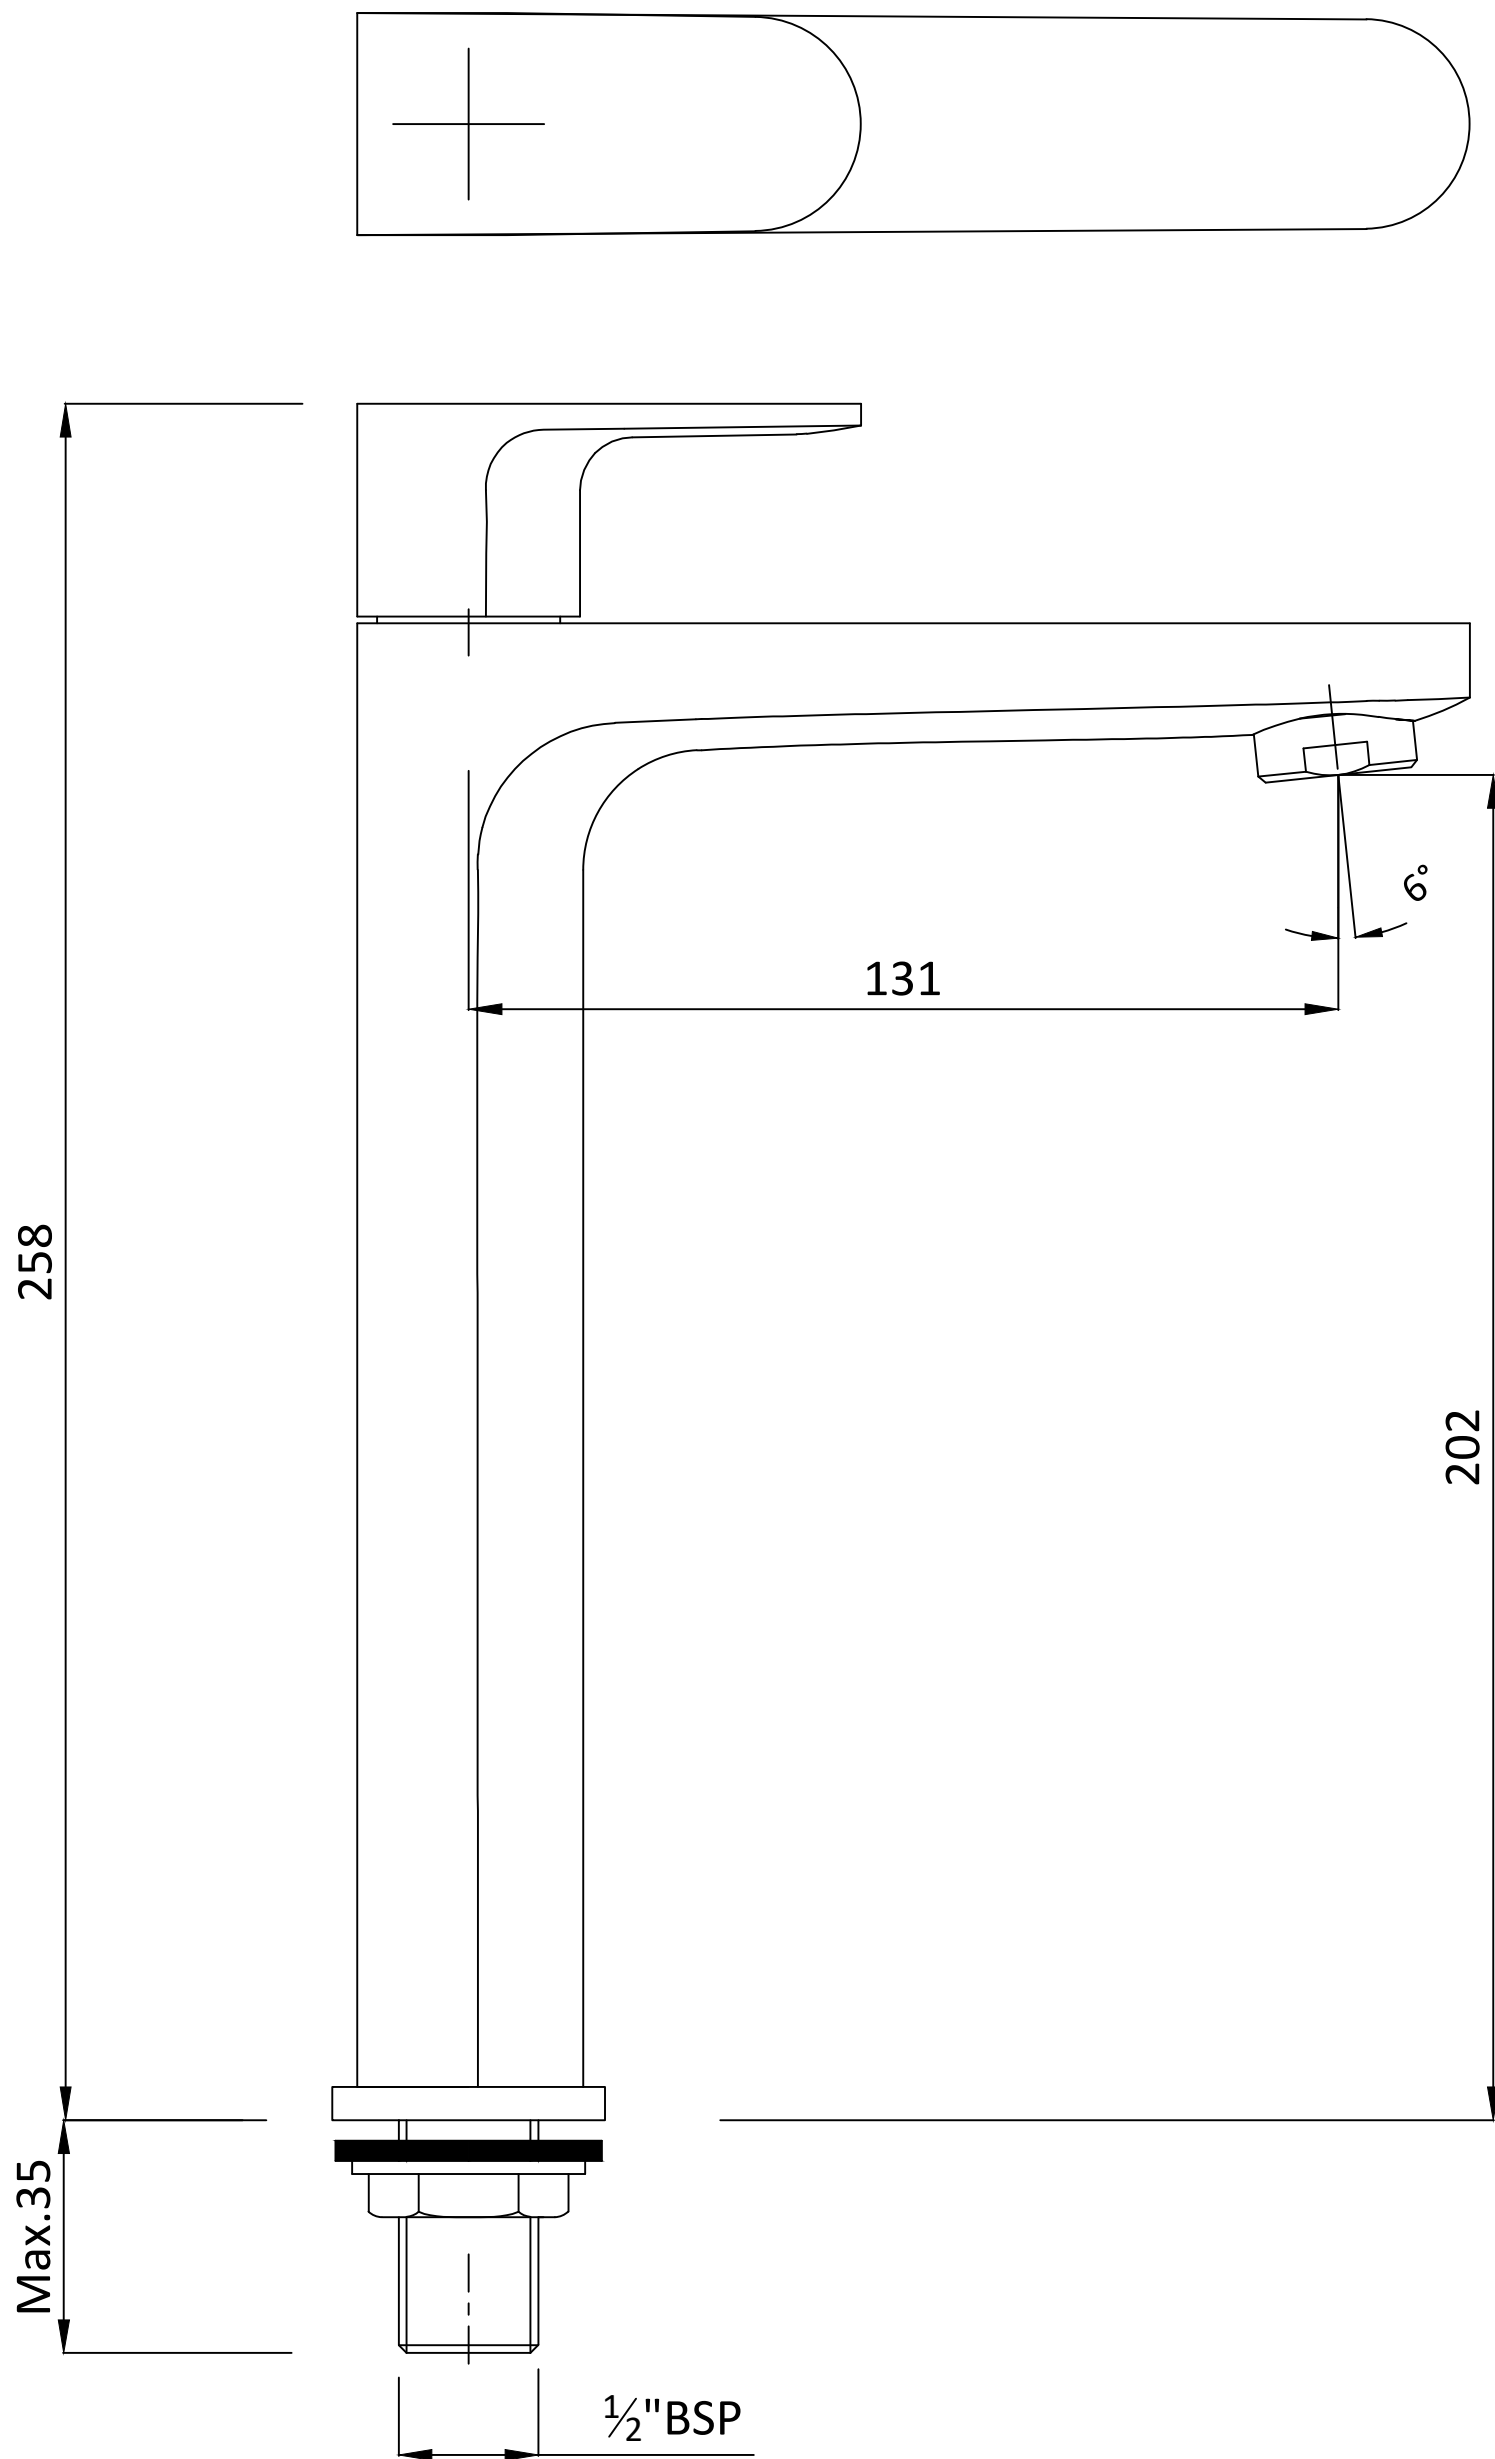

PART DESCRIPTION : PILLAR COCK (TALL)

CAT NO. : F340002CP

RSC/019