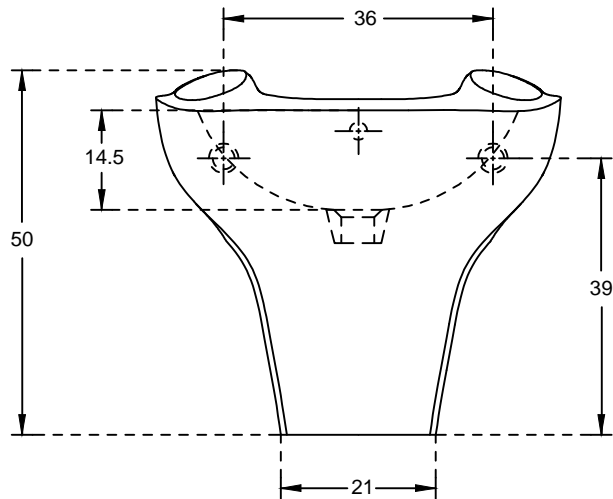

PLAN VIEW

FRONT ELEVATION

		HSIL LIMITED, BAHADURGARH	
CATALOGUE No.: 10077 ITEM DESCRIPTION: WASH BASIN PONCHO (56X37X50 CM)			
DRAWN:		UNIT: CM	
CHECKED:		SCALE: 1:10	
APPROVED:		DRG. No.: WB/072 Rev. No.: 0	
DATE: 25.03.2009			