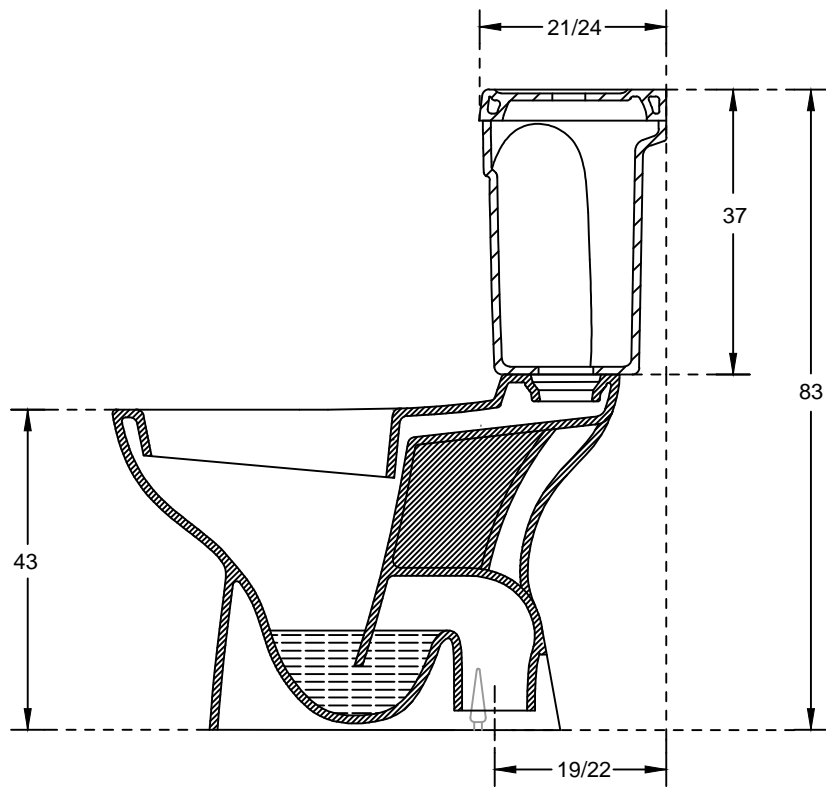

PLAN VIEW

SECTIONAL VIEW

<b>hindware</b>		<b>HSIL LIMITED, BAHADURGARH</b>	
CATALOGUE No.:	20050 / 21033 & 21034		
ITEM DESCRIPTION:	EWC CLED 'S' WITH CISTERN (70 X 36 X 83 cm & 73 X 36 X 83 cm)		
DRAWN:		UNIT:	CM
CHECKED:		SCALE:	1:10
APPROVED:		DRG. No.:	WC/034
DATE:	12.03.2009	REV. No.:	1