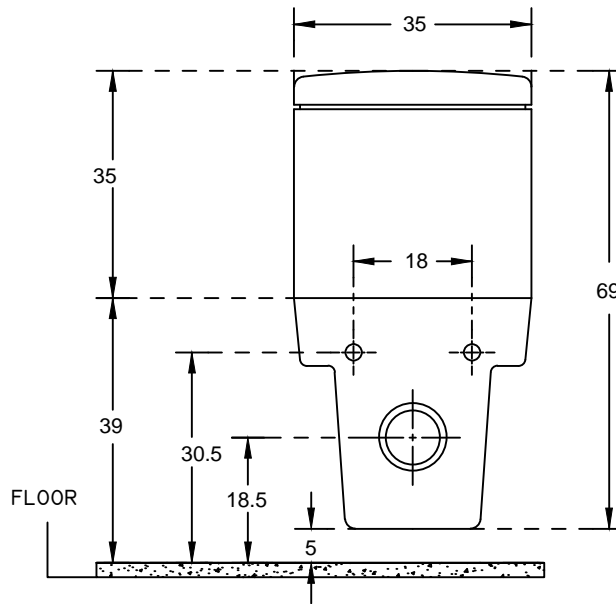

PLAN VIEW

BACK VIEW

hindware ITALIAN COLLECTION		HSIL LIMITED, BAHADURGARH	
CATALOGUE No.: 92064 / 92124			
ITEM DESCRIPTION: EWC W/M RUBBIC EXTENDED WITH CISTERN (63 X 35 X 69 CM)			
DRAWN:		UNIT: CM	
CHECKED:		SCALE: 1:10	
APPROVED:		DRG. No.: WC/112 Rev. No.: 1	
DATE: 11.04.2011			