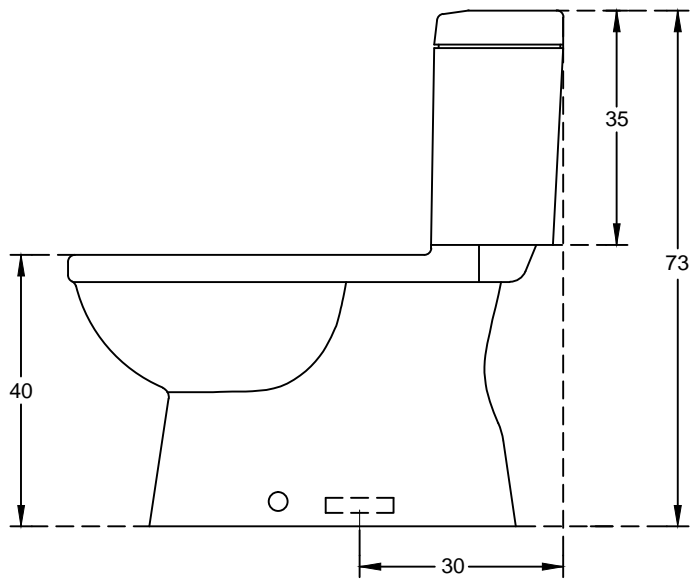

PLAN VIEW

SIDE VIEW

hindware
ITALIAN COLLECTION

HSIL LIMITED,
BAHADURGARH

CATALOGUE No.: 92076 / 92127
ITEM DESCRIPTION: EWC BASIS WITH CISTERN 73 X 36 X 73 CM

DRAWN:	UNIT: CM
CHECKED:	SCALE: 1:10
APPROVED:	DRG. No.: WC/081
DATE: 21.11.2009	REV. No.: 0