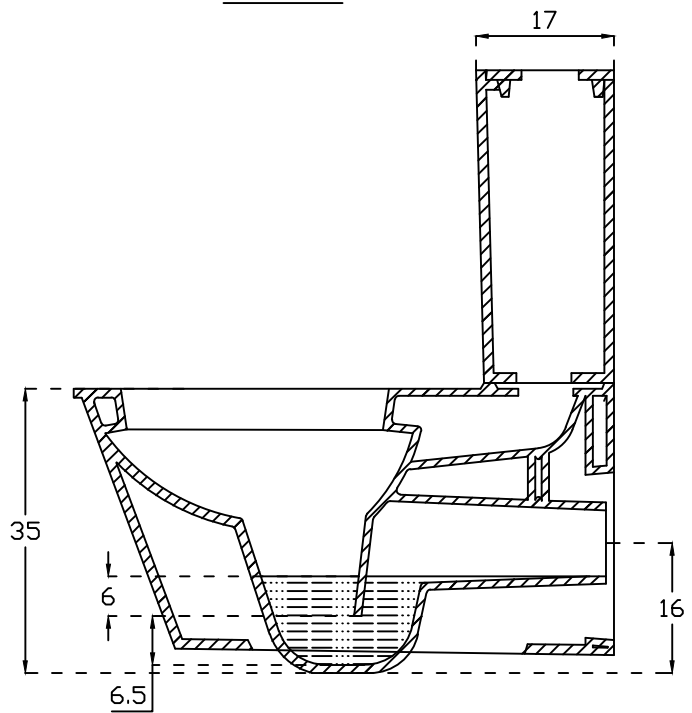

PLAN VIEW

FRONT ELEVATION

SECTIONAL VIEW

BACK VIEW

hindware ITALIAN COLLECTION		HSIL LIMITED, BAHADURGARH	
CATALOGUE NO: 92098/92129 ITEM DESCRIPTION: EWC WALL MOUNTING EXTN. ATLANTA 67CMX36CMX75CM			
DRAWN:		UNIT:CM	
CHECKED:		SCALE:1:10	
APPROVED		DRAWING NO:WC/172	
DATE:25.08.15		REV:ND:1	