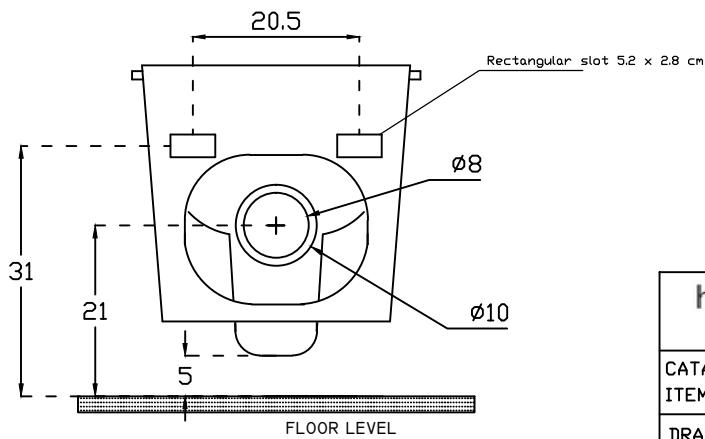

PLAN VIEW

FRONT ELEVATION

SECTIONAL VIEW

BACK VIEW

hindware ITALIAN COLLECTION		HSIL LIMITED, BAHADURGARH	
CATALOGUE NO: 92098/92129 ITEM DESCRIPTION: EWC WALL MOUNTING EXTN. ATLANTA 67CMX36CMX75CM			
DRAWN:		UNIT:CM	
CHECKED:		SCALE:1:10	
APPROVED		DRAWING NO:WC/172	
DATE:25.08.15		REV:ND:1	