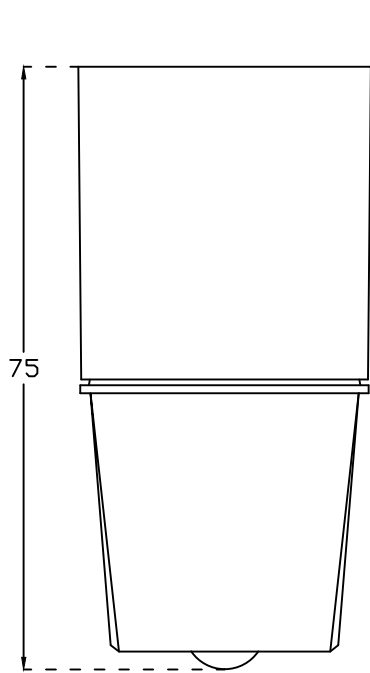

PLAN VIEW

FRONT ELEVATION

SECTIONAL VIEW

BACK VIEW

hindware ITALIAN COLLECTION		HSIL LIMITED, BAHADURGARH	
CATALOGUE NO: 92098/92129 ITEM DESCRIPTION: EWC WALL MOUNTING EXTN. ATLANTA 67CMX36CMX75CM			
DRAWN:		UNIT:CM	
CHECKED:		SCALE:1:10	
APPROVED		DRAWING NO:WC/172	
DATE:25.08.15		REV:ND:1	