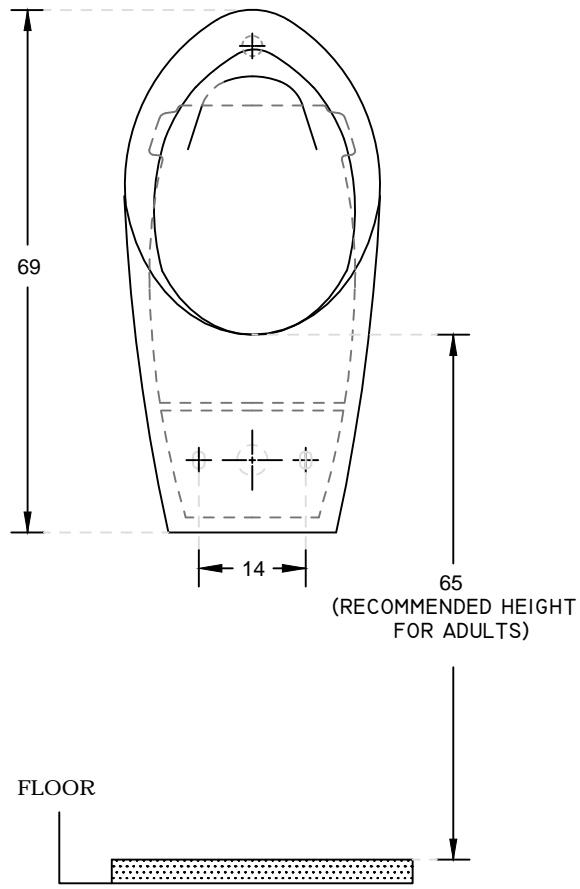

PLAN VIEW

FRONT ELEVATION

hindware ITALIAN COLLECTION		HSIL LIMITED, BAHADURGARH
CATALOGUE No.: 96003 ITEM DESCRIPTION: URINAL RIVA (28 x 34.5 x 69 cm)		
DRAWN:		UNIT: CM
CHECKED:		SCALE: 1:10
APPROVED:		DRG. No.: URN/014/BI Rev. No.: 0
DATE: 07.04.2011		