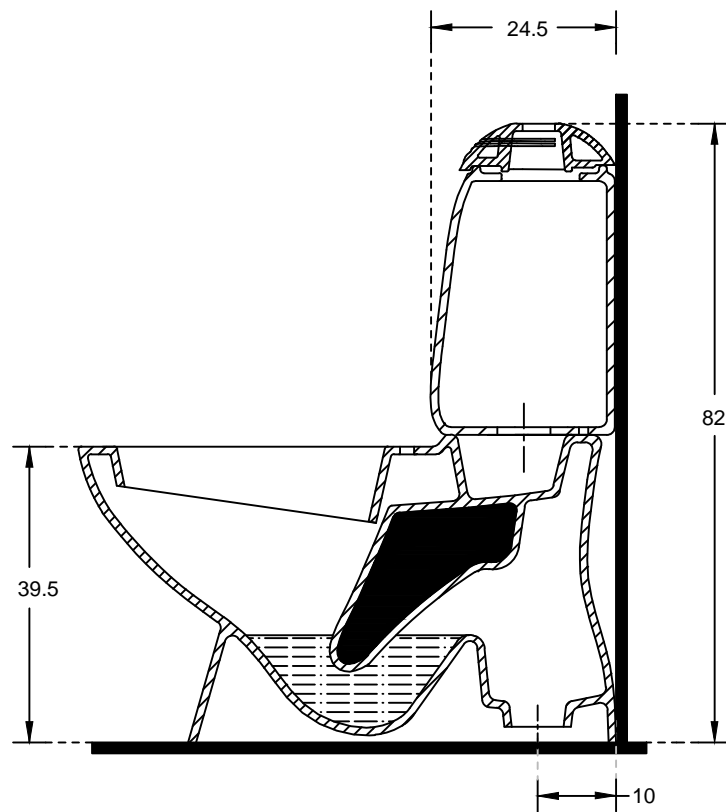

PLAN VIEW

SECTIONAL VIEW

hindware		HSIL LIMITED, BAHADURGARH	
CATALOGUE No.: 20089		ITEM DESCRIPTION: EWC CONSTELLATION PREMIUM 'S' (70X38X82 CM)	
DRAWN:		UNIT: CM	
CHECKED:		SCALE: 1:10	
APPROVED:		DRG. No.: WC/144 REV. No.: 0	
DATE: 08.09.2010			