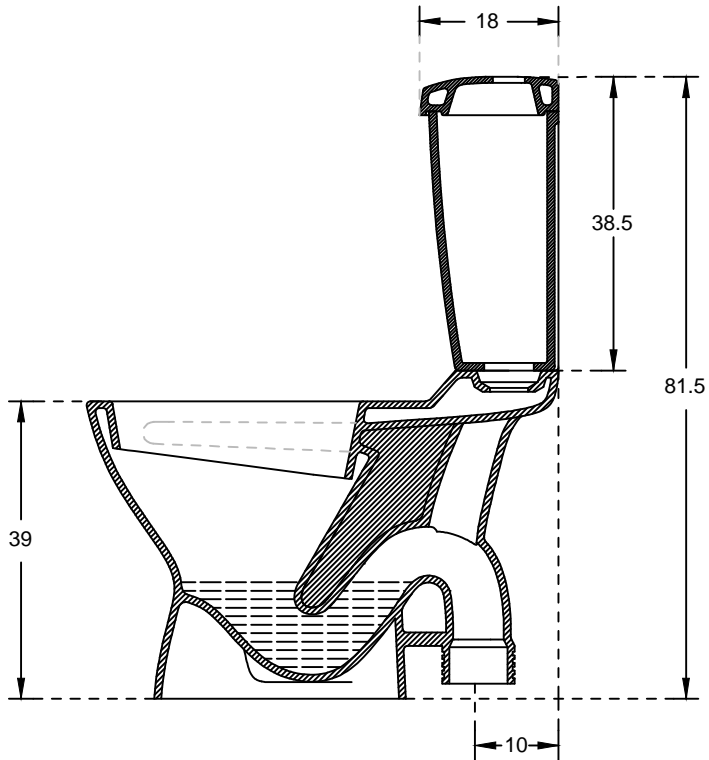

PLAN VIEW

SECTIONAL VIEW

hindware

HSIL LIMITED,
BAHADURGARH

CATALOGUE No.: 20065 / 21045
ITEM DESCRIPTION: EWC PLUTO WITH CISTERN
(62 X 43 X 81.5 cm)

DRAWN: UNIT: CM

CHECKED: SCALE: 1:10

APPROVED: DRG. No.: WC/054
Rev. No.: 1