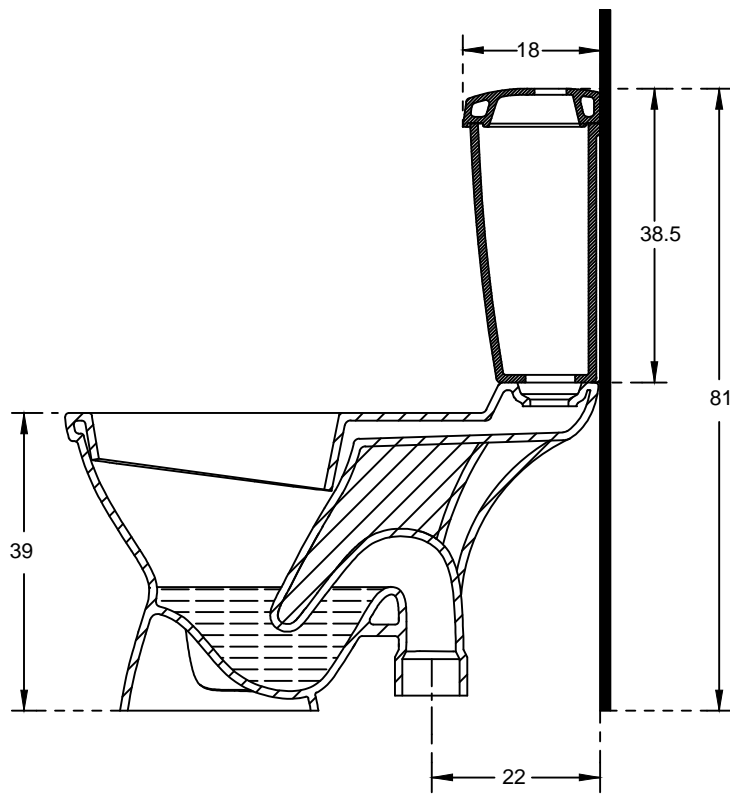

PLAN VIEW

SECTIONAL VIEW

<b>hindware</b>		<b>HSIL LIMITED, BAHADURGARH</b>	
CATALOGUE No.:		20074 / 21045	
ITEM DESCRIPTION:		EWC TRDJAN WITH PLUTO CISTERN (70 X 43 X 81 cm)	
DRAWN:		UNIT: CM	
CHECKED:		SCALE: 1:10	
APPROVED:		DRG. No.: WC/072 Rev. No.: 1	
DATE: 12.03.2009			