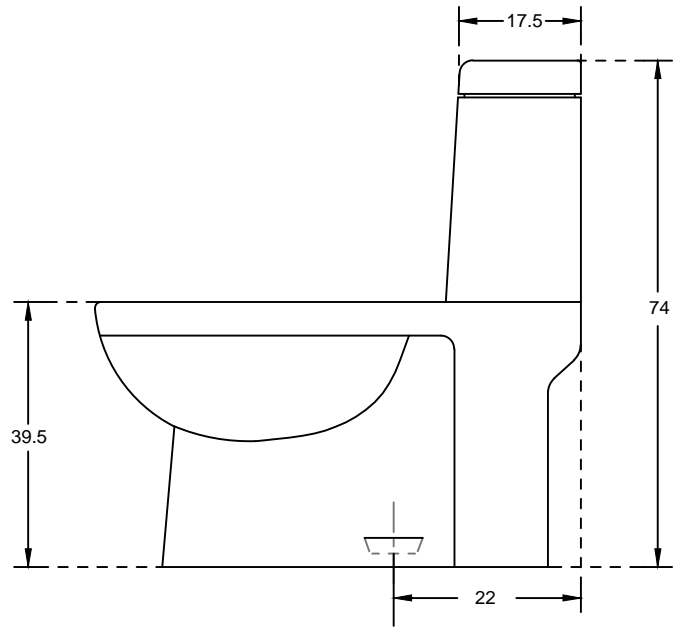

PLAN VIEW

SIDE VIEW

hindware ITALIAN COLLECTION		HSIL LIMITED, BAHADURGARH	
CATALOGUE No.: 92087		ITEM DESCRIPTION: ONE PIECE CLOSET INOX 'S' 22cm (72x 38 x 74cm)	
DRAWN:		UNIT: CM	
CHECKED:		SCALE: 1:10	
APPROVED:		DRG. No. : WC/120/S 22 REV. No. : 2	
DATE: 25.08.15			