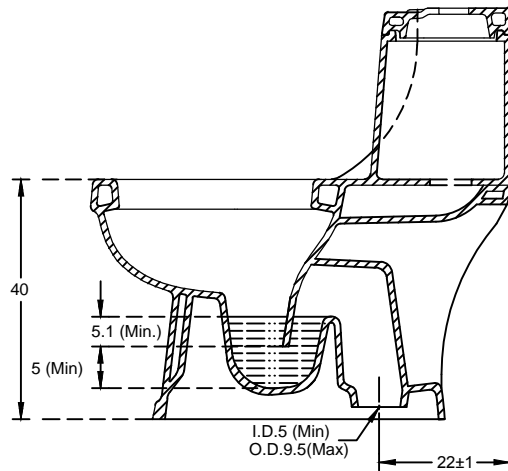

SECTIONAL VIEW

MATERIAL - CERAMIC VITREOUS CHINA

hindware ITALIAN COLLECTION		HSIL LIMITED, BAHADURGARH
CATALOGUE No.: 92042 ITEM DESCRIPTION: ONE PIECE CLOSET OLIVIA 'S' 22cm (70 X 37 X 66)		
DRAWN:		UNIT: CM
CHECKED:		SCALE: 1:10
APPROVED:		DRG. No: WC/081/S22 REV. No: 1
DATE: 25.08.15