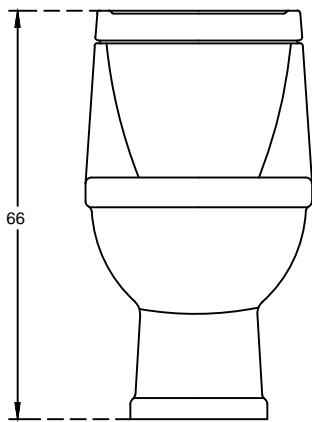

FRONT ELEVATION