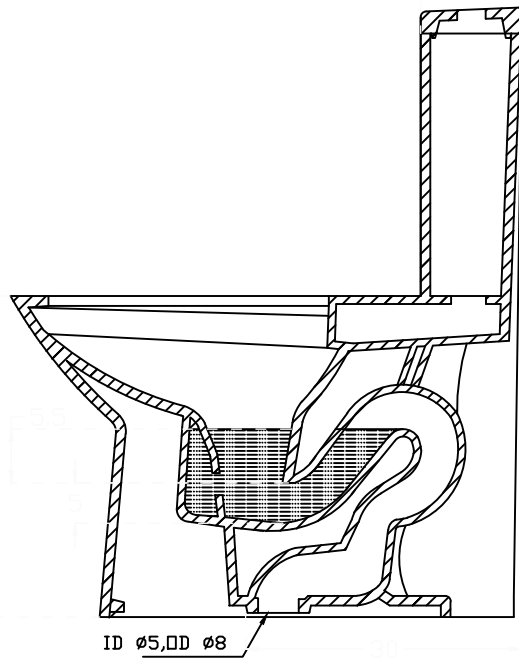

PLAN VIEW

SECTIONAL VIEW

FRONT ELEVATION

<b>hindware</b> ITALIAN COLLECTION		HSIL LIMITED, BAHADURGARH	
CATALOGUE NO: 92519 ITEM DESCRIPTION: EWC ONE PIECE SPLENDOR 'S' 30CM (63x37x76cm)			
DRAWN:		UNIT: CM	
CHECKED:		SCALE: 1:10	
APPROVED		DRAWING NO: WC/185	
DATE: 01.09.15		REV: NO:	