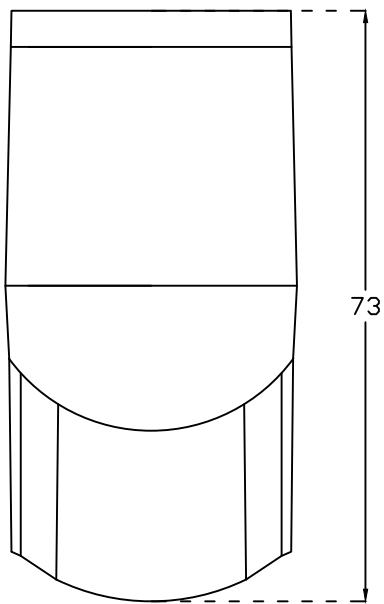

PLAN VIEW

FRONT ELEVATION

SECTIONAL VIEW

<b>hindware</b> ITALIAN COLLECTION		HSIL LIMITED, BAHADURGARH	
CATALOGUE NO: 92510 ITEM DESCRIPTION: EWC ONE PIECE VENICE S 22cm (64 x 36 x 73 cm)			
DRAWN:		UNIT:CM	
CHECKED:		SCALE:1:10	
APPROVED		DRAWING NO:WC/173S22	
DATE:25.08.15		REV:ND1	