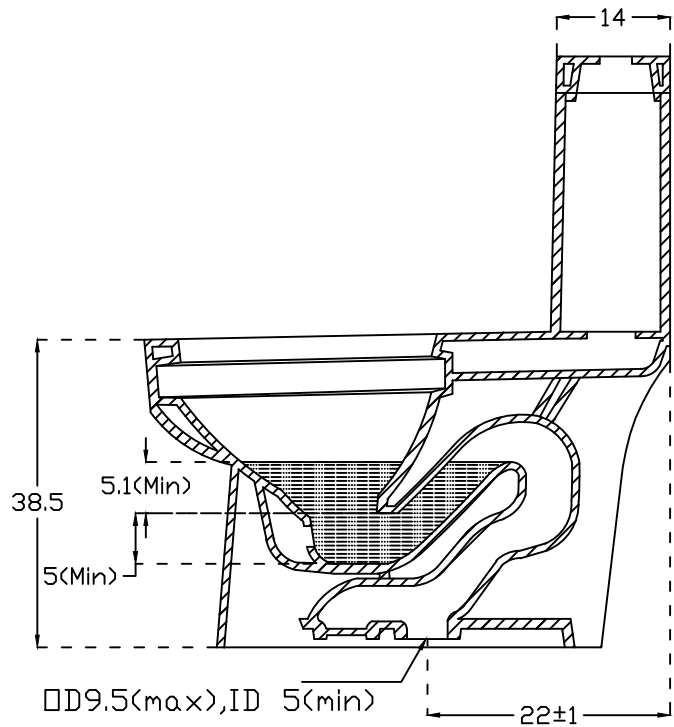

PLAN VIEW

FRONT ELEVATION

SECTIONAL VIEW

<b>hindware</b> ITALIAN COLLECTION		HSIL LIMITED, BAHADURGARH	
CATALOGUE NO: 92510 ITEM DESCRIPTION: EWC ONE PIECE VENICE S 22cm (64 x 36 x 73 cm)			
DRAWN:		UNIT:CM	
CHECKED:		SCALE:1:10	
APPROVED		DRAWING NO:WC/173S22	
DATE:25.08.15		REV:ND1	