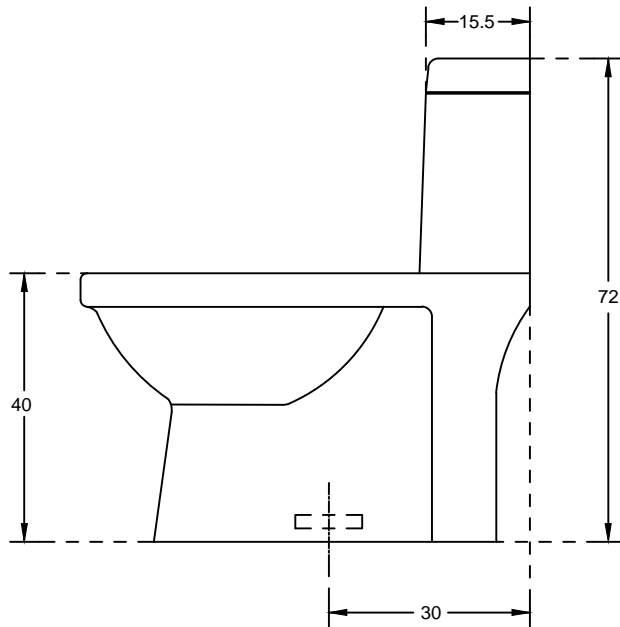

PLAN VIEW

SIDE VIEW

<b>hindware</b> ITALIAN COLLECTION		HSIL LIMITED, BAHADURGARH	
CATALOGUE No.: 92059		ITEM DESCRIPTION: ONE PIECE CLOSET VIVA (67x38x72 cm)	
DRAWN:		UNIT: CM	
CHECKED:		SCALE: 1/10	
APPROVED:		DRG. No.: WC/103	
DATE: 25.08.15		Rev. No.: 1	