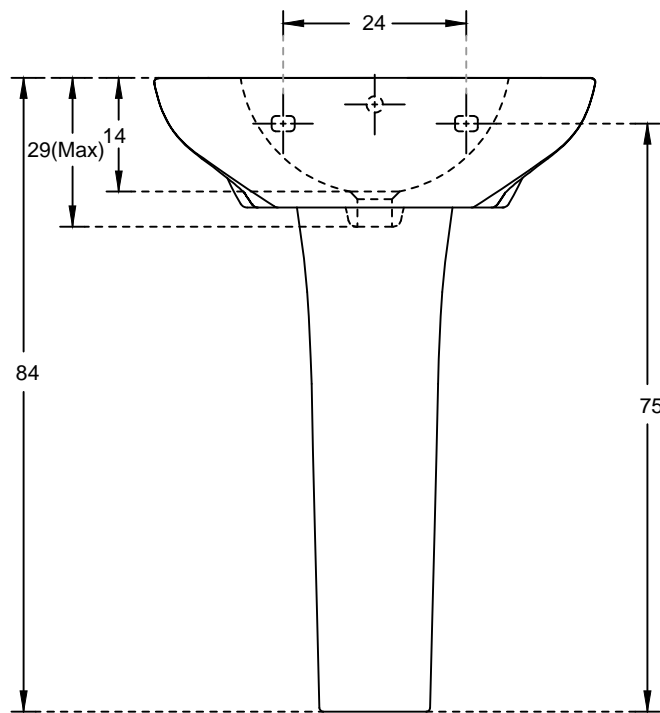

PLAN VIEW

FRONT ELEVATION

hindware
ART

HSIL LIMITED,
BAHADURGARH

CATALOGUE No.: 10064 / 11024 (Pedestal)
ITEM DESCRIPTION: WASH BASIN MELISA (58 x 47 X 84 cm)
WITH MELISA PEDESTAL

DRAWN: UNIT: CM

CHECKED: SCALE: 1:10