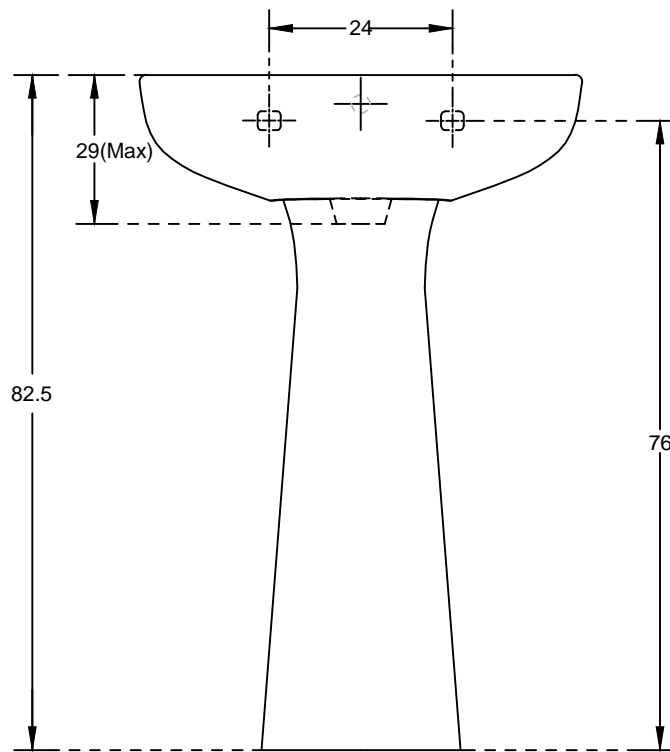

PLAN VIEW

FRONT ELEVATION

hindware

**HSIL LIMITED,
BAHADURGARH**

CATALOGUE No.: 10086 / 11003
ITEM DESCRIPTION: WASH BASIN TANGDI (58 x 43.5 x 82.5 CM)
(WITH PEDESTAL)

DRAWN:	UNIT: CM
CHECKED:	SCALE: 1:10
APPROVED:	DRG. No. : WB/091 Rev. No. : 1
DATE: 24.03.2009	