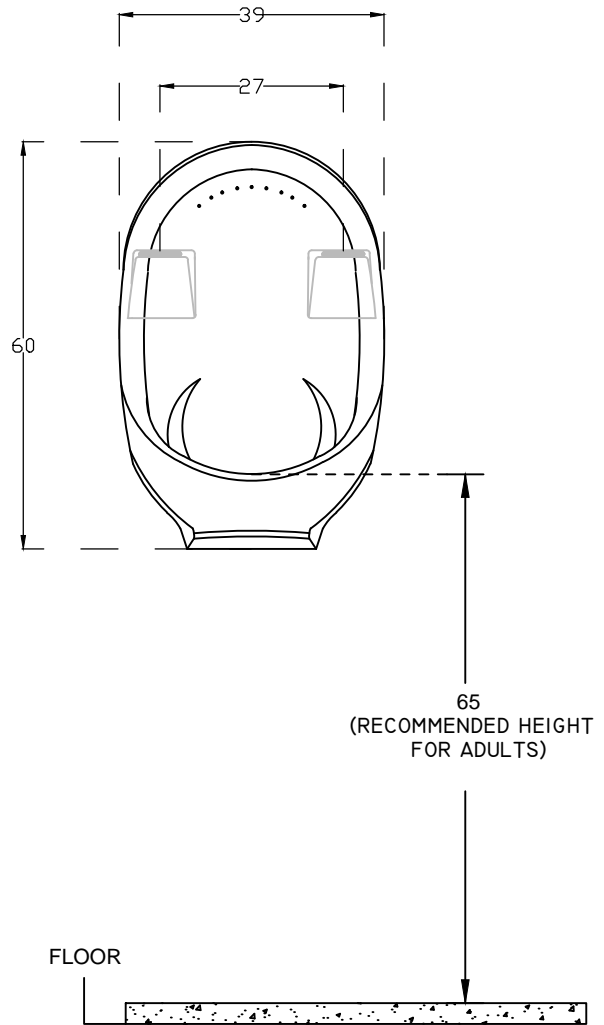

PLAN VIEW

hindware
ART

HSIL LIMITED,
BAHADURGARH

CATALOGUE No.: 60020

ITEM DESCRIPTION: EUREKA URINAL FLAT BACK LARGE WITH TOP INLET
(37 x 39 x 60 cm)

DRAWN:

UNIT: CM

CHECKED:

SCALE: 1:10

APPROVED:

DRG. No.: URN/020
REV. No.: 0

DATE: 19.01.13