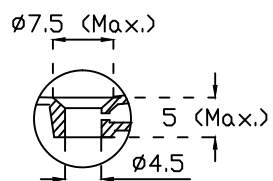

PLAN VIEW

SECTIONAL VIEW

FRONT ELEVATION

DETAIL A

hindware ITALIAN COLLECTION	HSIL LIMITED, BAHADURGARH
CATALOGUE NO: 91084 ITEM DESCRIPTION: WB OVER COUNTER SYDNEY (43X42X15 CM)	
DRAWN:	UNIT:CM
CHECKED:	SCALE:1:10
APPROVED	DRAWING:NDWB/209
DATE:25.08.15	REV:ND1