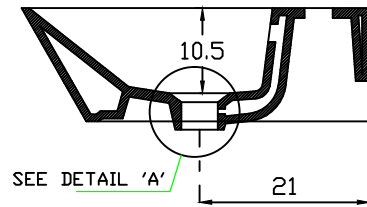

PLAN VIEW

SECTIONAL VIEW

FRONT ELEVATION

DETAIL A

hindware ITALIAN COLLECTION	HSIL LIMITED, BAHADURGARH
CATALOGUE NO: 91084 ITEM DESCRIPTION: WB OVER COUNTER SYDNEY (43X42X15 CM)	
DRAWN:	UNIT:CM
CHECKED:	SCALE:1:10
APPROVED	DRAWING:NDWB/209
DATE:25.08.15	REV:ND1