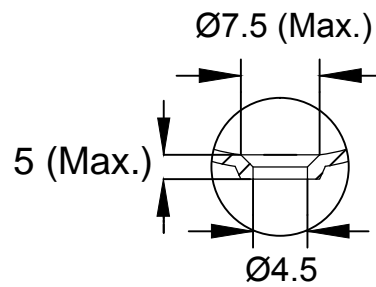

PLAN VIEW

SEE DETAIL 'A'

SECTIONAL VIEW

DETAIL 'A'

FRONT ELEVATION

hindware ITALIAN COLLECTION	HSIL LIMITED, BAHADURGARH
CATALOGUE NO: 91086 ITEM DESCRIPTION: WB OVER COUNTER SYDNEY (40X40X12 CM)	
DRAWN:	UNIT:CM
CHECKED:	SCALE:1:10
APPROVED	DRAWING:NDWB/208
DATE:25.08.15	REV:ND1