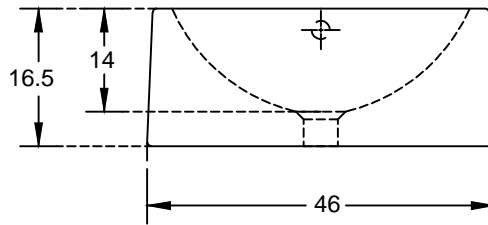

PLAN VIEW

FRONT ELEVATION

hindware ITALIAN COLLECTION		HSIL LIMITED, BAHADURGARH	
CATALOGUE No.: 91011 ITEM DESCRIPTION: WASH BASIN VENEZIA (52x46x16.5CM)			
DRAWN:		UNIT: CM	
CHECKED:		SCALE: 1:10	
APPROVED:		DRG. No.: WB/096	
DATE: 15.04.2011		REV. No.: 2	