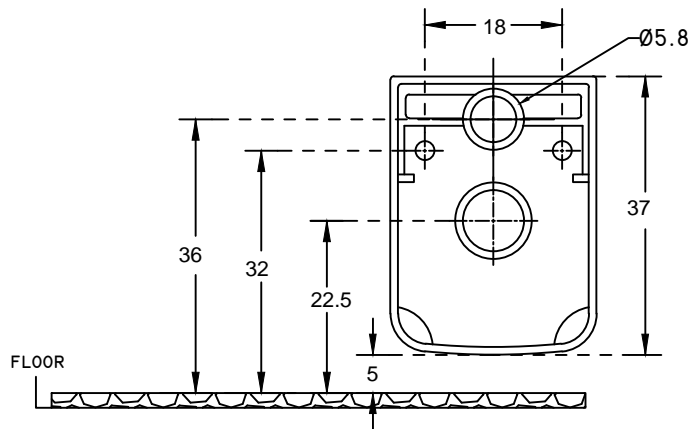

PLAN VIEW

BACK VIEW

hindware
ITALIAN COLLECTION

HSIL LIMITED,
BAHADURGARH

CATALOGUE No.: 92051

ITEM DESCRIPTION: EWC W/M ESSENCE (54 x 37.5 x 37cm)
(L x B x H)

DRAWN:

UNIT: CM

CHECKED:

SCALE: 1:10

APPROVED:

DRG. No. : WC/092
Rev. No. : 1

DATE: 25.04.13