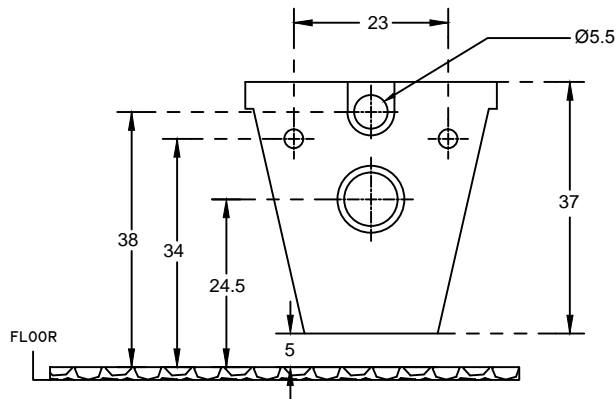

PLAN VIEW

BACK VIEW

<b>hindware</b> ITALIAN COLLECTION		HSIL LIMITED, BAHADURGARH	
CATALOGUE No.: 92060		ITEM DESCRIPTION: EVC W/M VIVA (56 x 39 x 37 cm)	
DRAWN:		UNIT: CM	
CHECKED:		SCALE: 1/10	
APPROVED:		DRG. No.: WC/101 Rev. No.: 1	
DATE: 25.08.15			