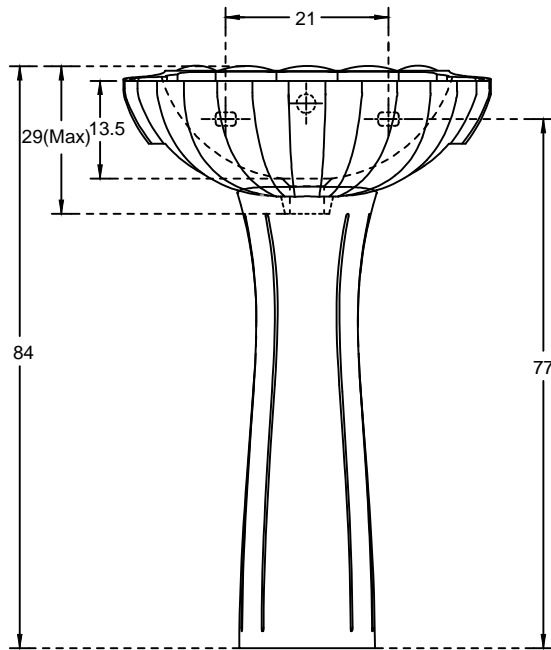

PLAN VIEW

FRONT ELEVATION

hindware

HSIL LIMITED,
BAHADURGARH

CATALOGUE No.: 10013 / 11019

ITEM DESCRIPTION: WASH BASIN LOTUS (55 X 41 X 84 CM)

DRAWN:

UNIT: CM

CHECKED:

SCALE: 1:10

APPROVED:

DRG. No.: WB/024
Rev. No.: 1

DATE: 19.03.2009