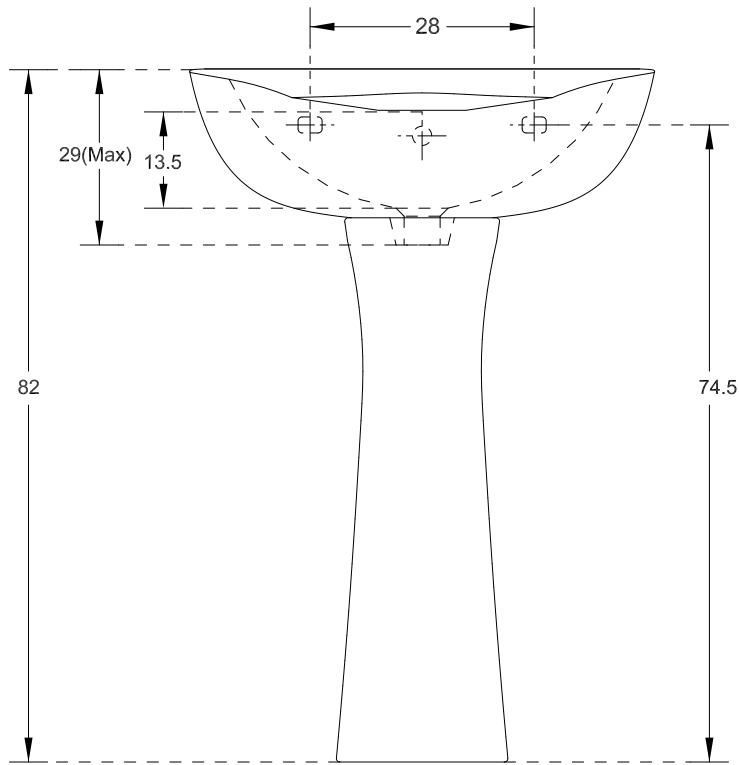

PLAN VIEW

FRONT ELEVATION

HSIL LIMITED, BAHADURGARH	
CATALOGUE No.: 10040	
ITEM DESCRIPTION: WASH BASIN MICHELANGELO (58X43X82 CM)	
DRAWN:	UNIT: CM
CHECKED:	SCALE: 1:10
APPROVED:	DRG. No. : WB/041 Rev. No. : 1
DATE: 18.03.2009	