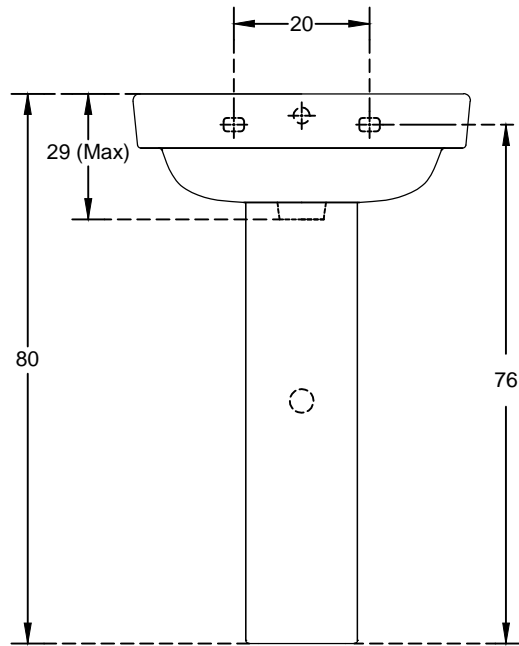

PLAN VIEW

FRONT ELEVATION

hindware
ART

HSIL LIMITED,
BAHADURGARH

CATALOGUE No.: 10099 / 11032

ITEM DESCRIPTION: WASH BASIN MINI NED (50X40X80 cm)

DRAWN:

UNIT: CM

CHECKED:

SCALE: 1:10

APPROVED:

DRG. No.: WB/124
REV. No.: 0

DATE: 25.09.2010