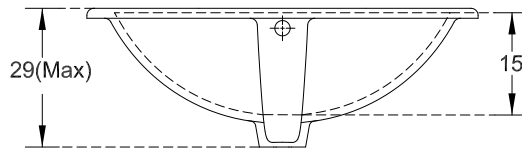

PLAN VIEW

FRONT ELEVATION

	HSIL LIMITED, BAHADURGARH	
CATALOGUE No.: 10095		
ITEM DESCRIPTION: UNDER COUNTER WASH BASIN LARA (55 X 46 CM)		
DRAWN:		UNIT: CM
CHECKED:		SCALE: 1:10
APPROVED:		DRG. No. : WB/146 Rev. No. : 0
DATE: 20.03.2009		