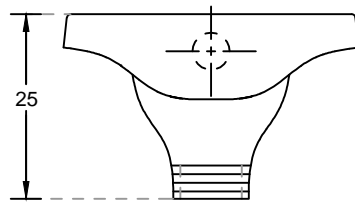

PLAN VIEW

FRONT ELEVATION

hindware		HSIL LIMITED, BAHADURGARH	
CATALOGUE No.:	20043	ITEM DESCRIPTION: DRISSA PAN POPULAR (50 x 40 X 25 CM)	
DRAWN:		UNIT: CM	
CHECKED:		SCALE: 1:10	
APPROVED:		DRG. No. : PAN/006 REV. No. : 2	
DATE:	08.04.2011		